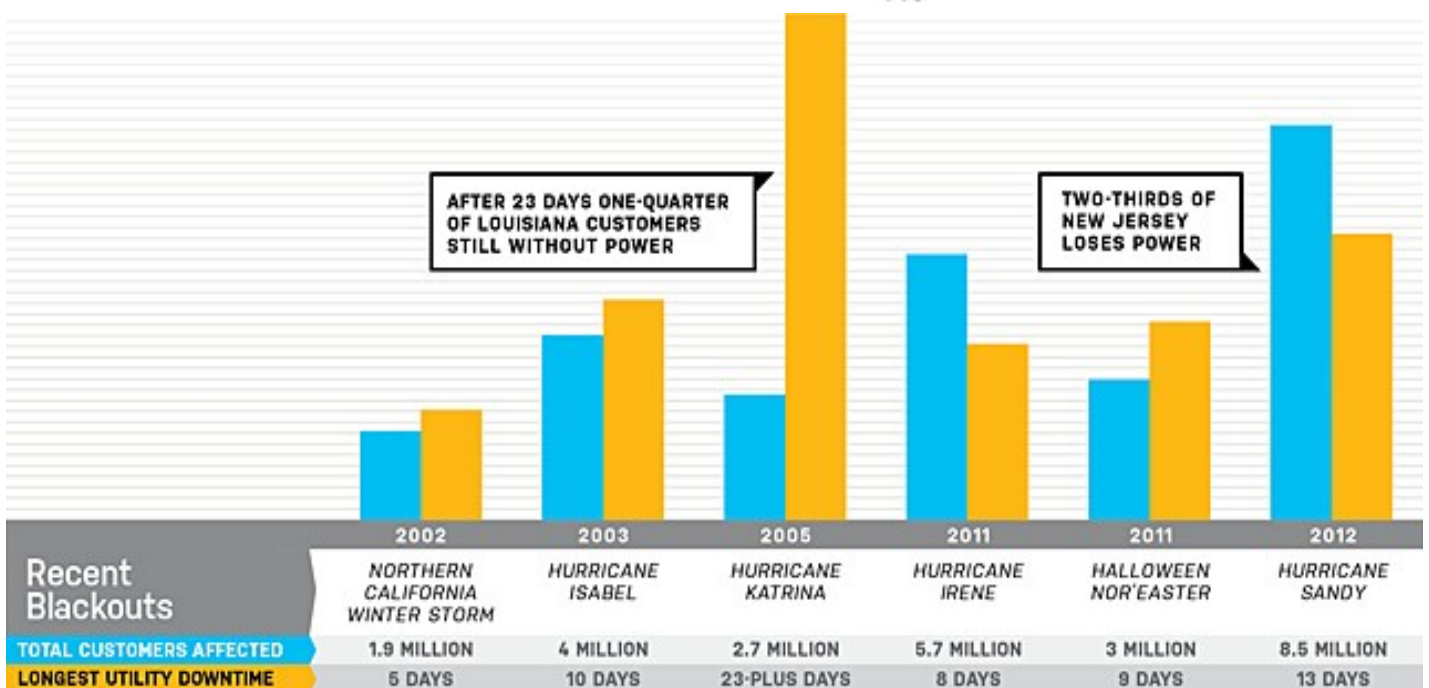

Propane Powered Generator Power Outage Statistics

Major causes of power outages in the U.S.

Recent Blackouts

TOTAL CUSTOMERS AFFECTED
LONGEST UTILITY DOWNTIME