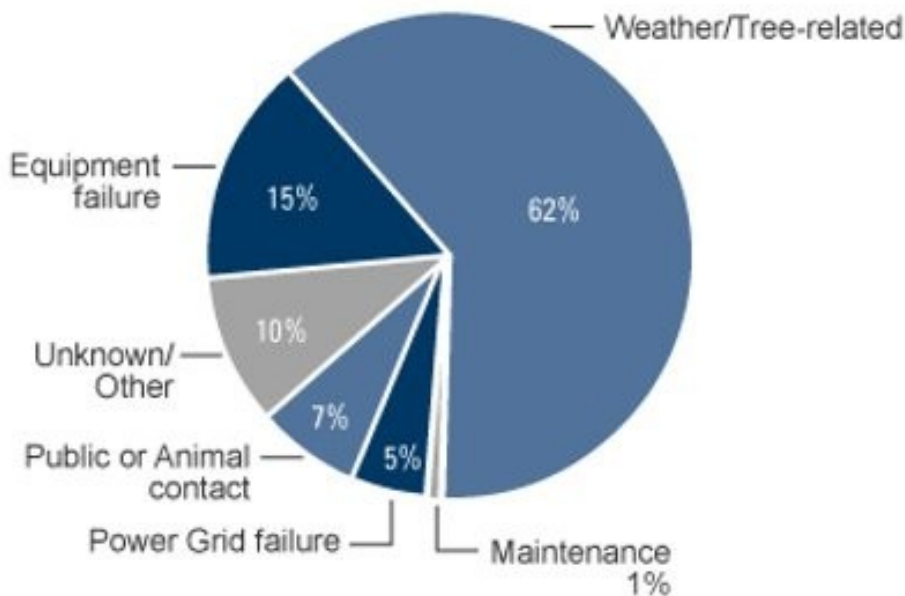

Propane Powered Generator Power Outage Statistics

Major causes of power outages in the U.S.

Recent Blackouts

TOTAL CUSTOMERS AFFECTED
LONGEST UTILITY DOWNTIME